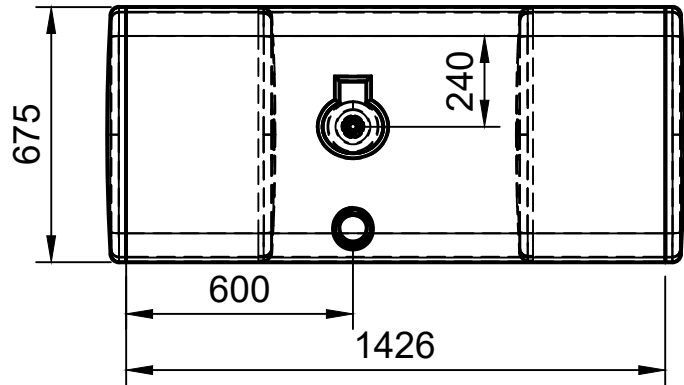

A (1:10)

1/2" MALE-FEMALE TREAD

DAF OEM: 1949897

KOCAELI METAL DEPO  
+902623711442-46  
gokhan.tunali@kmd.com.tr  
www.kmd.com.tr

TITLE:  
575X675X1526 DAF FUEL TANK

PRODUCT CODE: 5867152601	DATE:	LITER: 525 L
-----------------------------	-------	-----------------

DRAWN :	MATERIAL:		
APPROVED:	WEIGHT :	DWG NO:	
CUSTOMER:	SCALE : 1:20	SHEET 1 OF 1	A4